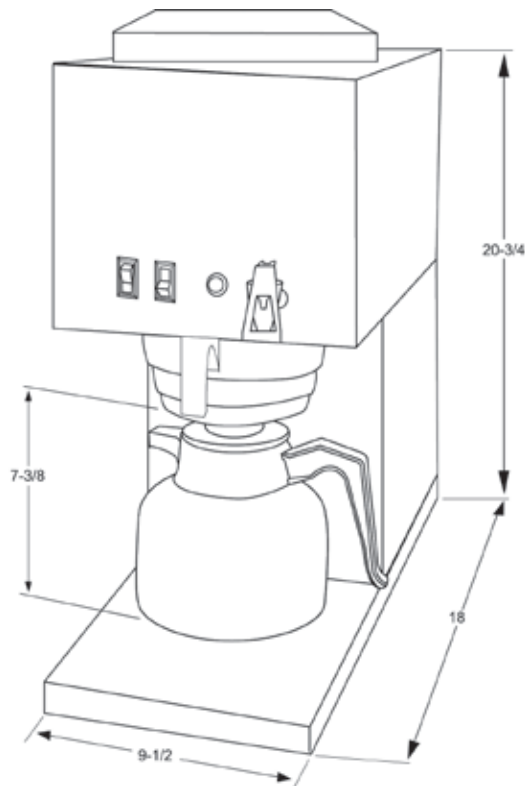

KBTC

The KB series combines all the benefits of great tasting bottled water with a portable automatic coffee brewing station. Recognizing that a cup of coffee is 99% water, it only makes sense to have greater control of the overall recipe to ensure great tasting coffee. The KB models incorporate features such as: a gravity fed hot water faucet, a ready light, accepts 2 - 6 gallon plastic bottles, and offers all the benefits of a automatic brewer without plumbing. Enjoy freshly brewed coffee made from great tasting bottled water with every brew.

MODEL	WIDTH	DEPTH	HEIGHT	AMPS	VOLTS	WATTS
KBTC	9 1/2"	18"	20 3/4"	13.5A	120 V	1400
				(USA)		(USA)
				10.8A		1100
				(CANADA)		(CANADA)